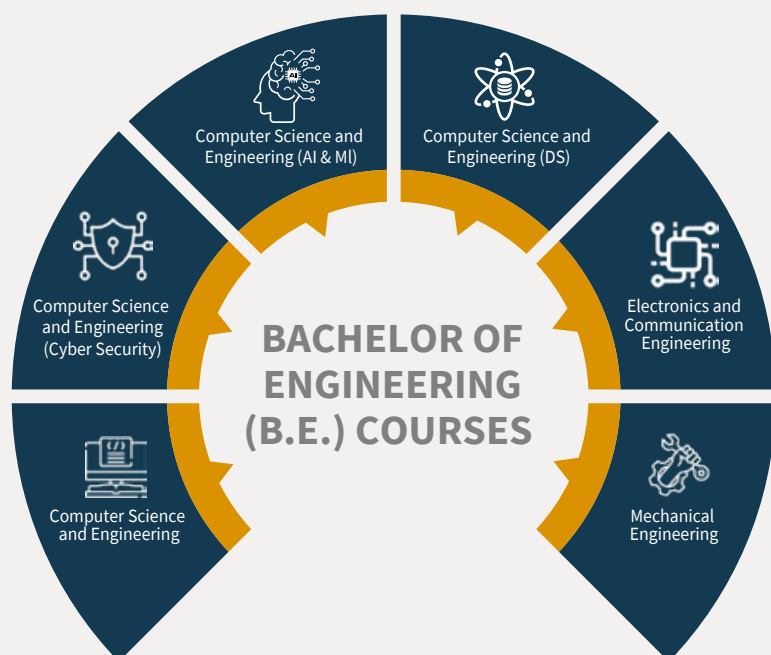

RANKED 6

PRIVATE EMERGING ENGINEERING INSTITUTE BENGALURU

COMPETITIVE ADVANTAGE

AT CAMBRIDGE INSTITUTE OF TECHNOLOGY NORTH CAMPUS

Choose your path, we'll ensure you SUCCEED.

Cambridge Institute of Technology-North Campus caters to students with diverse goals and aspirations. Whether the goal is to land a dream Job, pursue Research or embark on an Entrepreneurial journey, you'll find ample support during your study that will help you SUCCEED.

SPECIALIZED BACHELOR OF ENGINEERING

PATH 1 JOB

Become an Industry Professional

PROGRAMS

Industry-Led Skill-Based Programs

GUIDANCE

Expert guidance and assistance from Talent Transformation Hub

PLACEMENT