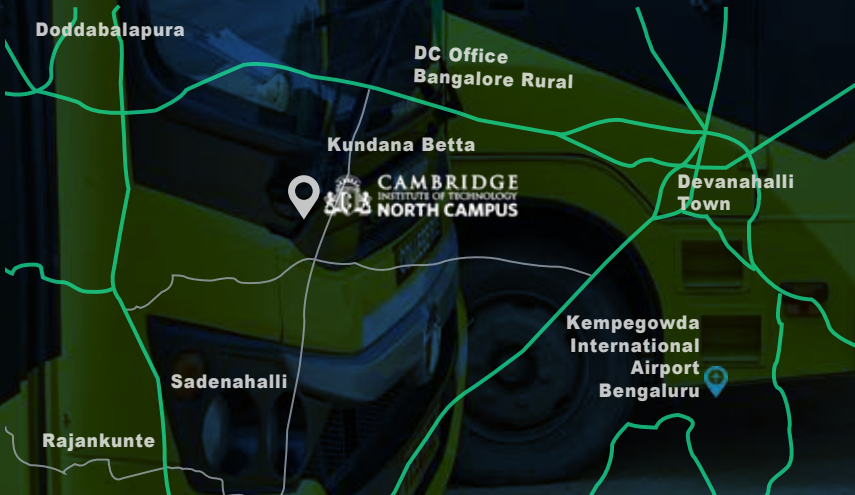

- Kadugodi Metro
- Seegehalli
- Kattamanalluru
- Budigere Cross
- Manduru
- Budigere
- Agalakote

- Bhaktarahalli
- Shidlaghatta Circle
- Hosahudya Bus Stop
- Jathavara Gate
- Hindiganala Gate
- Thammanayakanahalli Gate
- Andarahalli
- Shidlaghatta Circle Chikkaballapura
- Jeevan Hospital Chikkaballapura
- Junior College Chikkaballapura
- R T O Chikkaballapura
- Chadalapura Gate
- Bullahalli Gate
- Shettarahalli

- Aradeshanahalli Gate Yelahanka
- Factory Circle Doddaballapura
- Bashetti Halli Doddaballapura
- Railway Station Circle
- Rangappa Circle
- Govt Hospital
- Manasa Hospital
- D Cross Doddaballapura

- Kolar
- Chowdenahalli
- Narasapura
- Kolathur
- Dodda Hullur Temple
- Sulibele Bus Stop
- Toll Gate (Nallur)

- Malur Railway Station
- Malur Bus stand
- Malur Theatre Circle
- Yeshwantpur Village
- Jadigenahalli
- Hoskote Sante Gate
- K E B Circle
- Upparahalli
- Hasigala

- Vemagal
- Kurugal Cross
- Devanahalli
- Jangamakote Cross
- Vijayapura Bus Stand
- BCM Hostel Vishwanthapura

- BCM Girls Hostel Devanahalli
- Old Bus Stand
- Vishwanathapura
- BCM Hostel Seekanayakanahalli
- Chapparadakallu

- Kodigehalli Gate
- GKVK Bus Stop
- Jakkur Plantation
- Kogilu Cross
- Bagalur Cross

- Bagalur Bus Stop
- Srinivasa Nagar Bus Stop
- Byappanahalli
- REVA Cross
- Kattigenahalli
- Bagalur Cross Bus Stop

CET : E222 COMEDK : E161

+91 9606977550 | +91 95384 41143

Sy. no 73, Lingadheera
Gollahalli, Kundana,
Devanahalli, Bengaluru - 562110